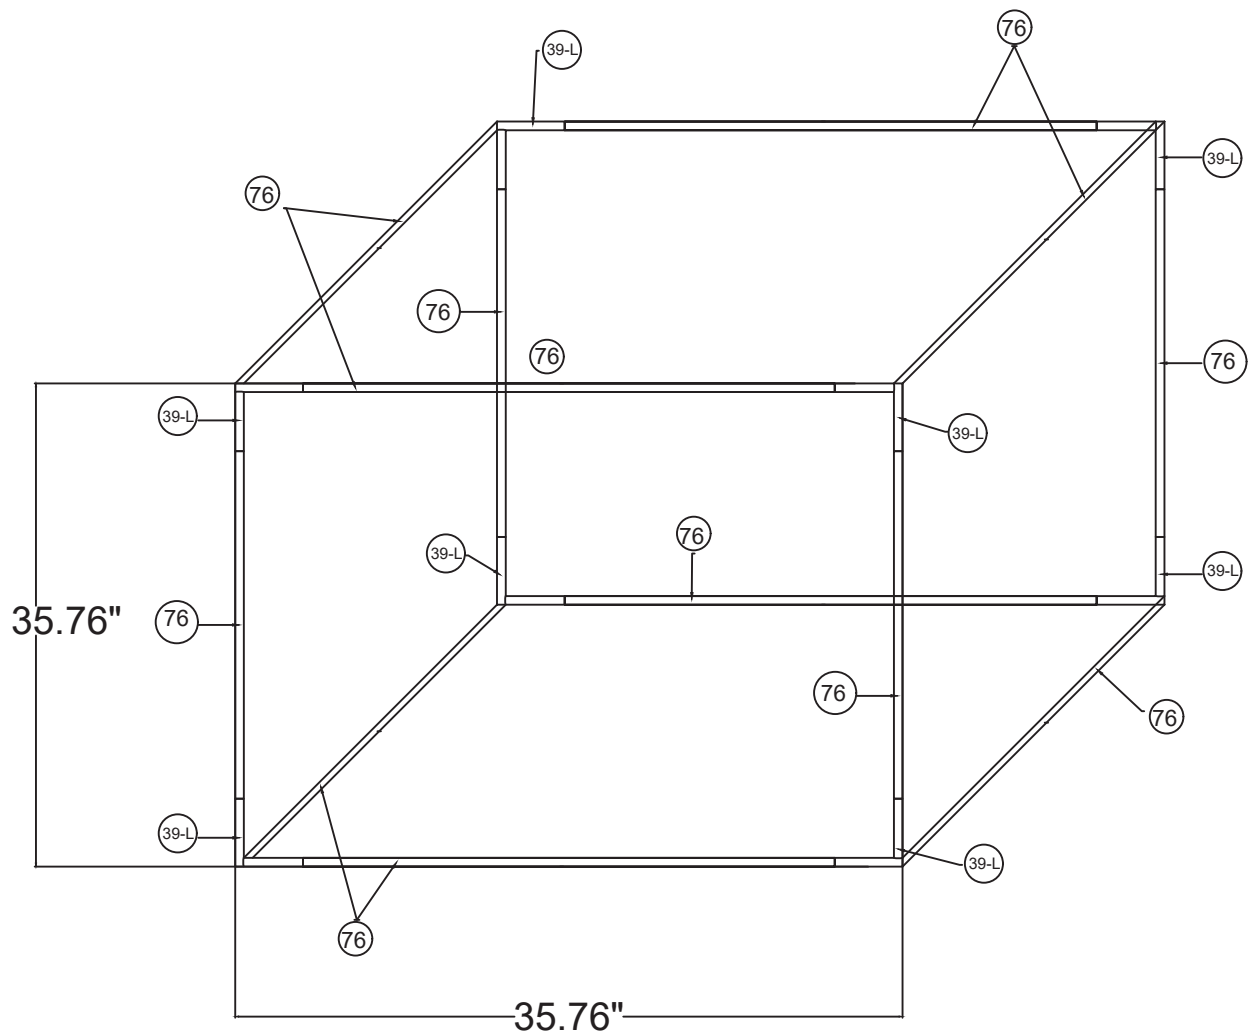

WAVELINE®

3'w x 3'h WL Hanging Cube

35.76"w x 35.76"h Cube Hanging Sign	
Qty.	Part Number
8	WLM#039L-US
12	WLM#076
1	BGO-FABRIC-L bag

Notes:

- * Does not include Hanging Cables
- * Will fit inside a CA600 or CA900 case